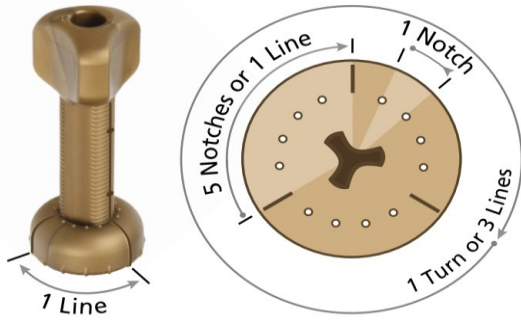

90 Day Recipe Details

Day Sequence	Mix Ratios		20 Lines	20 Lines	Action	15 Lines	10 Lines	5 Lines	3 Lines	1 Line
	CBD & THC Oil %	Hemp Seed Oil %	(1mL)	(1mL)	Volume	(0.75mL)	(0.5mL)	(0.25mL)	(0.15mL)	(0.05mL)
			CBDmg	THCmg		THCmg	THCmg	THCmg	THCmg	
1 to 5	5	95	3.25	18.90		14.18	9.45	4.73	2.84	0.95
6 to 10	10	90	6.50	37.80		28.35	18.90	9.45	5.67	1.89
11 to 15	15	85	9.75	56.70		42.53	28.35	14.18	8.51	2.84
16 to 20	20	80	13.00	75.60		56.70	37.80	18.90	11.34	3.78
21 to 25	25	75	16.25	94.50		70.88	47.25	23.63	14.18	4.73
26 to 30	30	70	19.50	113.40		85.05	56.70	28.35	17.01	5.67
31 to 35	35	65	22.75	132.30		99.23	66.15	33.08	19.85	6.62
36 to 40	40	60	26.00	151.20		113.40	75.60	37.80	22.68	7.56
41 to 45	45	55	29.25	170.10		127.58	85.05	42.53	25.52	8.51
46 to 50	50	50	32.50	189.00		141.75	94.50	47.25	28.35	9.45
51 to 55	55	45	35.75	207.90		155.93	103.95	51.98	31.19	10.40
56 to 60	60	40	39.00	226.80		170.10	113.40	56.70	34.02	11.34
61 to 65	65	35	42.25	245.70		184.28	122.85	61.43	36.86	12.29
66 to 70	70	30	45.50	264.60		198.45	132.30	66.15	39.69	13.23
71 to 75	75	25	48.75	283.50		212.63	141.75	70.88	42.53	14.18
76 to 80	80	20	52.00	302.40		226.80	151.20	75.60	45.36	15.12
81 to 85	85	15	55.25	321.30		240.98	160.65	80.33	48.20	16.07
86 to 90	90	10	58.50	340.20		255.15	170.10	85.05	51.03	17.01
Total approx mgs			2779	16160						

Action	Volume
1 Line	0.05mL
3 Lines	0.15mL
5 Lines	0.25mL
10 Lines	0.50mL
15 Lines	0.75mL
20 Lines	1.00mL